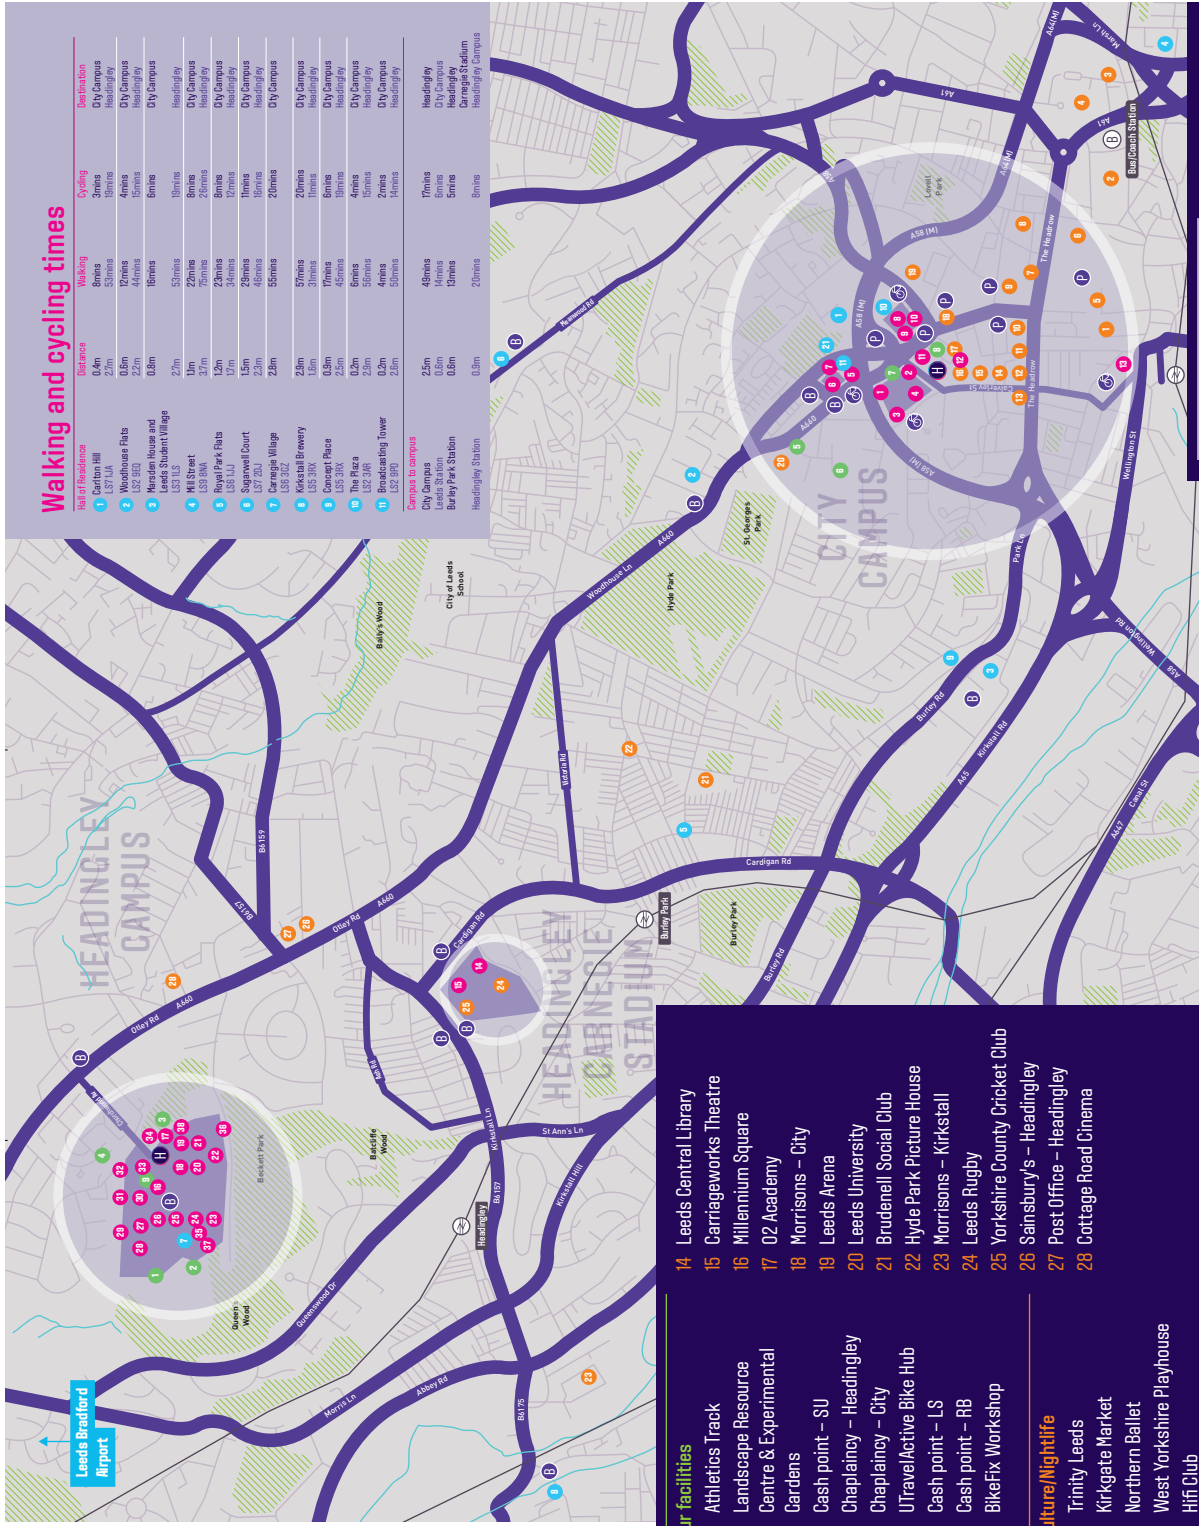

Our Accommodation

1. 1 Carlton Hill
2. 2 Woodhouse Flats
3. 3 Marsden House and Leeds Student Village
4. 4 Mill Street
5. 5 Royal Park Flats
6. 6 Sugarwell Court
7. 7 Carnegie Village
8. 8 Kirkstall Brewery
9. 9 Concept Place
10. 10 The Plaza
11. 11 Broadcasting Tower

Our facilities

1. 1 Athletics Track
2. 2 Landscape Resource Centre & Experimental Gardens
3. 3 Cash point – SU
4. 4 Chapelaincy – Headingley
5. 5 Chapelaincy – City
6. 6 Ultra/Active Bike Hub
7. 7 Cash point – LS
8. 8 Cash point – RB
9. 9 BikeFix Workshop
10. 14 Leeds Central Library
11. 15 CARRIAGEWORKS Theatre
12. 16 Millennium Square
13. 17 O2 Academy
14. 18 Morrisons – City
15. 19 Leeds Arena
16. 20 Leeds University Brudenell Social Club
17. 21 Hyde Park Picture House
18. 22 Morrisons – Kirkstall
19. 23 Leeds Rugby
20. 24 Yorkshire County Cricket Club
21. 25 Sainsbury's – Headingley
22. 26 Post Office – Headingley
23. 27 Cottage Road Cinema

Culture/Nightlife

1. 1 Trinity Leeds
2. 2 Kirkgate Market
3. 3 Northern Ballet
4. 4 West Yorkshire Playhouse
5. 5 Hifi Club
6. 6 Victoria Quarter
7. 7 Sainsbury's – City
8. 8 The Grand Theatre
9. 9 Post Office – City
10. 10 The Light Shopping Centre
11. 11 The Henry Moore Institute
12. 12 Leeds Art Gallery
13. 13 Leeds Town Hall

Walking and cycling times

Map Key

- Train Station
- Leeds Bus Station /National Express
- Car Parking
- Cycle Parking
- Bus Stop
- Student Hub