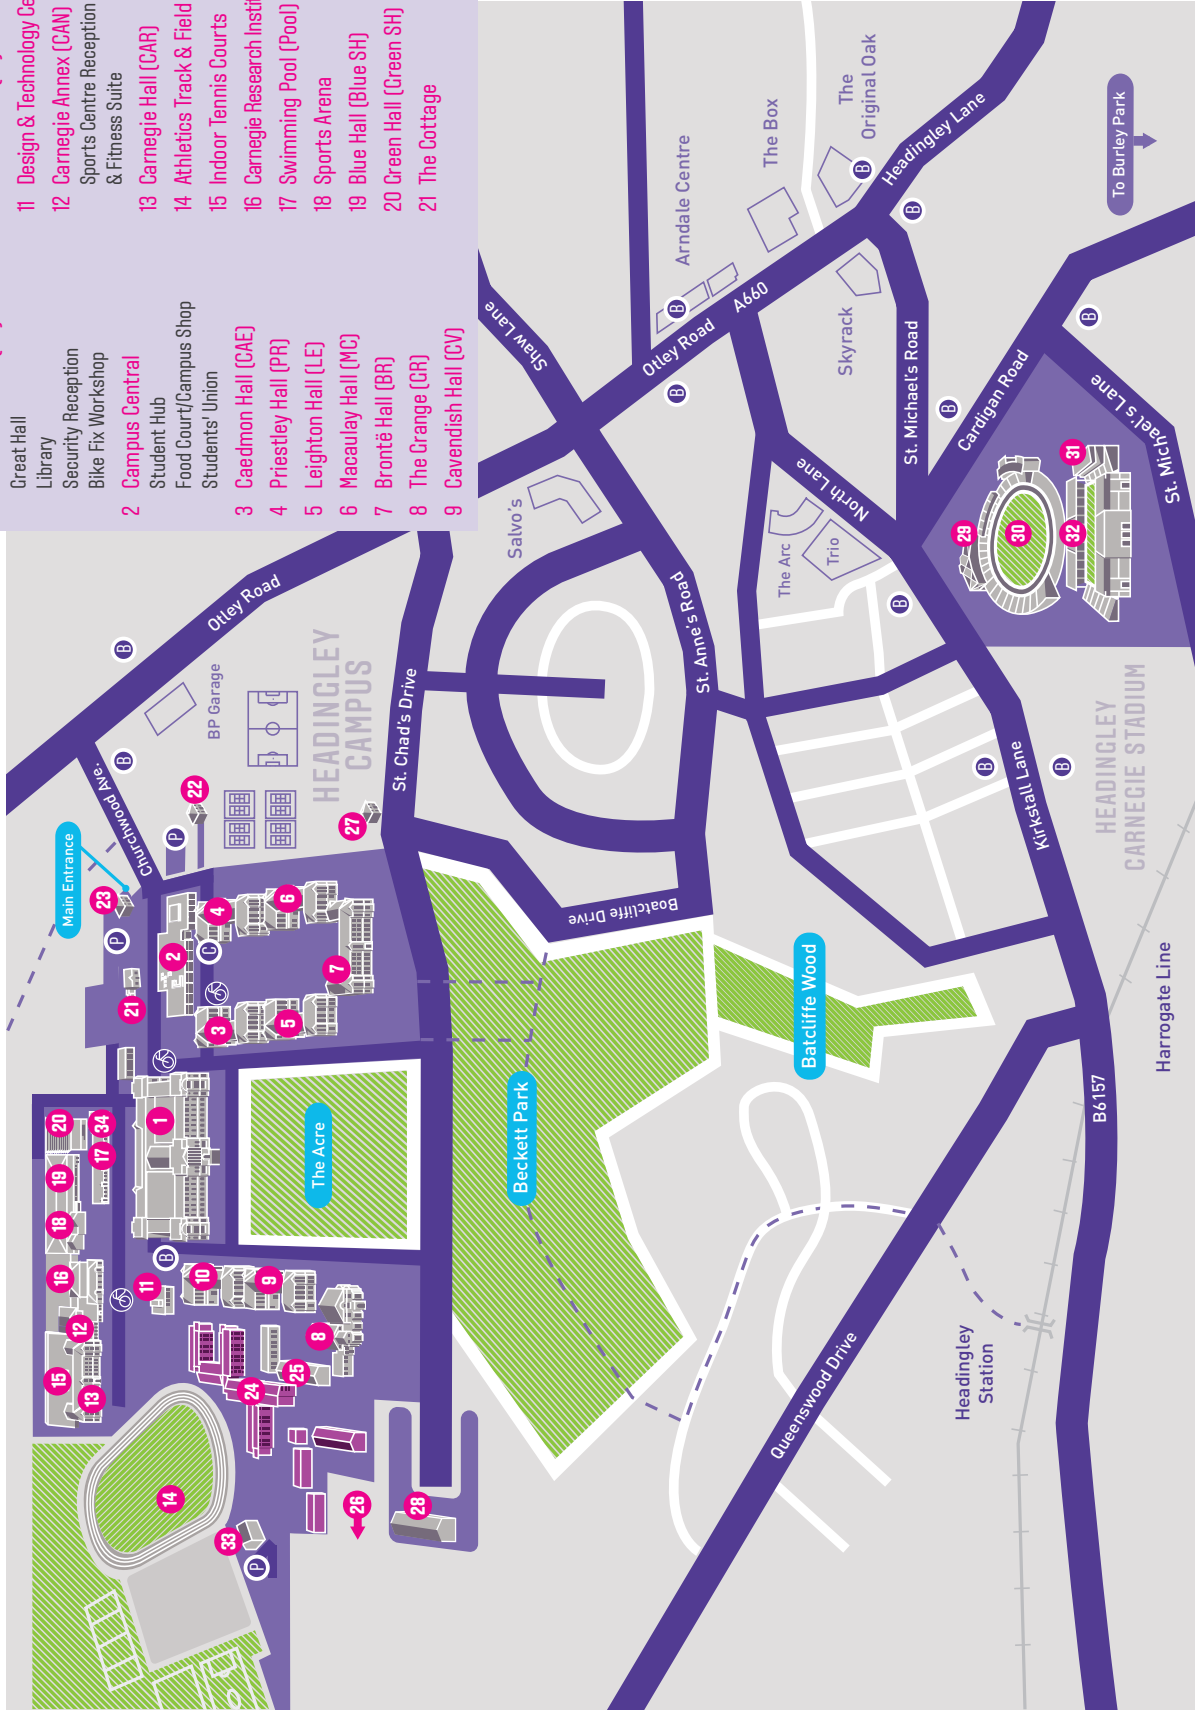

Map Key

- Train Station
- Leeds Bus Station /National Express
- Car Parking
- Cycle Parking
- Bus Stop
- Student Hub

City Campus

- 1 Leslie Silver Building (LSB)
Sheila Silver Library
Coffee Shop
Security
Reception
- 2 Woodhouse Building (WH)
Students' Union
Fitness Suite (4th Floor)
- 3 Portland Building (PD)
Campus Shop
- 4 Calverley Building (CL)
- 5 Old Broadcasting House (OBH)
- 6 Broadcasting Place - Humanities Building (BPA)
Campus Shop
- 7 Broadcasting Place - Arts Building (BPB)
- 8 Queen Square
- 9 Queen Square House (QSH)
- 10 Northern Terrace (NT)
- 11 Rose Bowl (RB)
Student Hub
Food Court
- 12 Electric Press (EP)
- 13 Cloth Hall Court (CHC)
Coffee Shop
- 14 The Wellness Centre - 10 Queen Square

Map Key

- Train Station
- Car Parking
- Cycle Parking
- Bus Stop
- Student Hub

Prayer Rooms located in Calverley Building **4**

Headingley Campus

- 1 James Graham (JG)
Great Hall
Library
Security Reception
Bike Fix Workshop
- 2 Campus Central
Student Hub
Food Court/Campus Shop
Students' Union
- 3 Caedmon Hall (CAE)
- 4 Priestley Hall (PR)
- 5 Leighton Hall (LE)
- 6 Macaulay Hall (MC)
- 7 Brontë Hall (BR)
- 8 The Grange (GR)
- 9 Cavendish Hall (CV)
- 10 Fairfax Hall (FF)
- 11 Design & Technology Centre (DT)
- 12 Carnegie Annex (CAN)
Sports Centre Reception
& Fitness Suite
- 13 Carnegie Hall (CAR)
- 14 Athletics Track & Field Facilities
- 15 Indoor Tennis Courts
- 16 Carnegie Research Institute (CRI)
- 17 Swimming Pool (Pool)
- 18 Sports Arena
- 19 Blue Hall (Blue SH)
- 20 Green Hall (Green SH)
- 21 The Cottage
- 22 Churchwood
- 23 North Lodge
- 24 Carnegie Village
- 25 The Coach House (CH)
- 26 Landscape Resource Centre &
Experimental Gardens (LL)
- 27 South Lodge
- 28 Queenswood
- 29 Carnegie Pavilion (CPV)
- 30 Yorkshire Cricket Ground
- 31 Carnegie Stand (HGS)
- 32 Leeds Rugby
- 33 Changing Pavilion
- 34 Beckett Studio